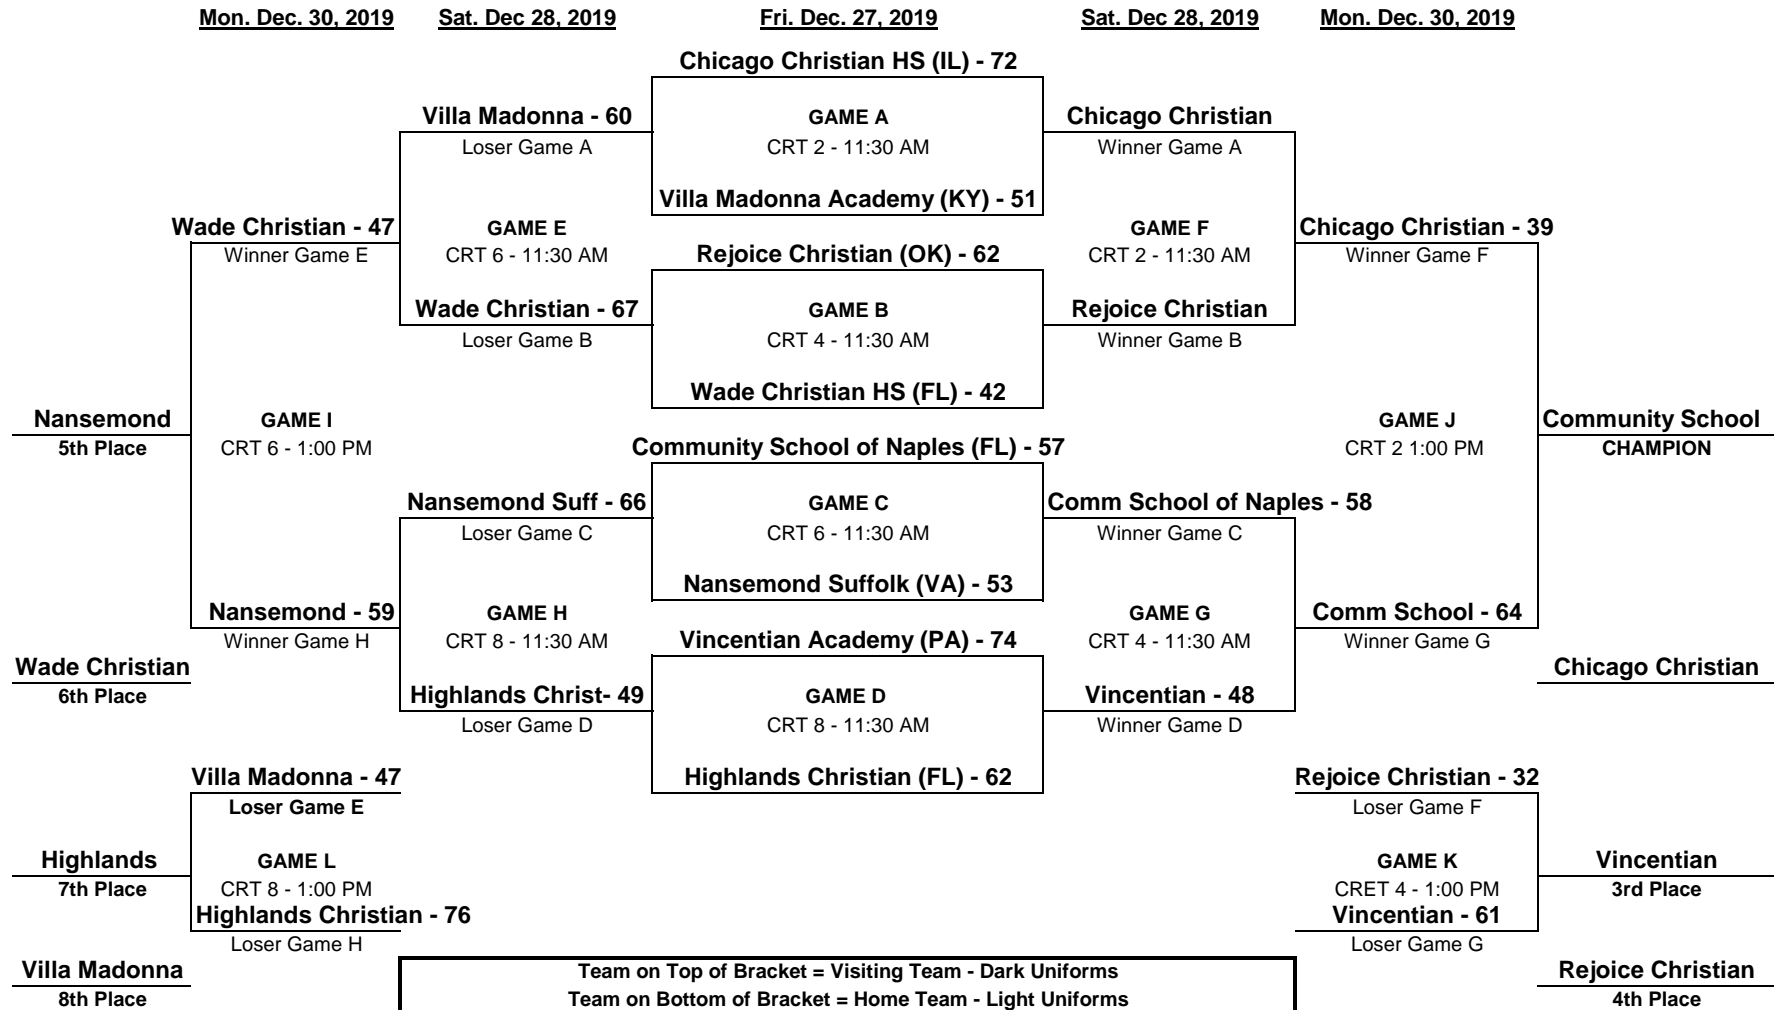

# 2019 KSA Events Holiday Basketball BLACK BRACKET

## December 27, 28 30, 2019

Team on Top of Bracket = Visiting Team - Dark Uniforms  
 Team on Bottom of Bracket = Home Team - Light Uniforms

All Times Listed Indicate Game Start  
 Warm Ups Must Be Completed Prior to This Time