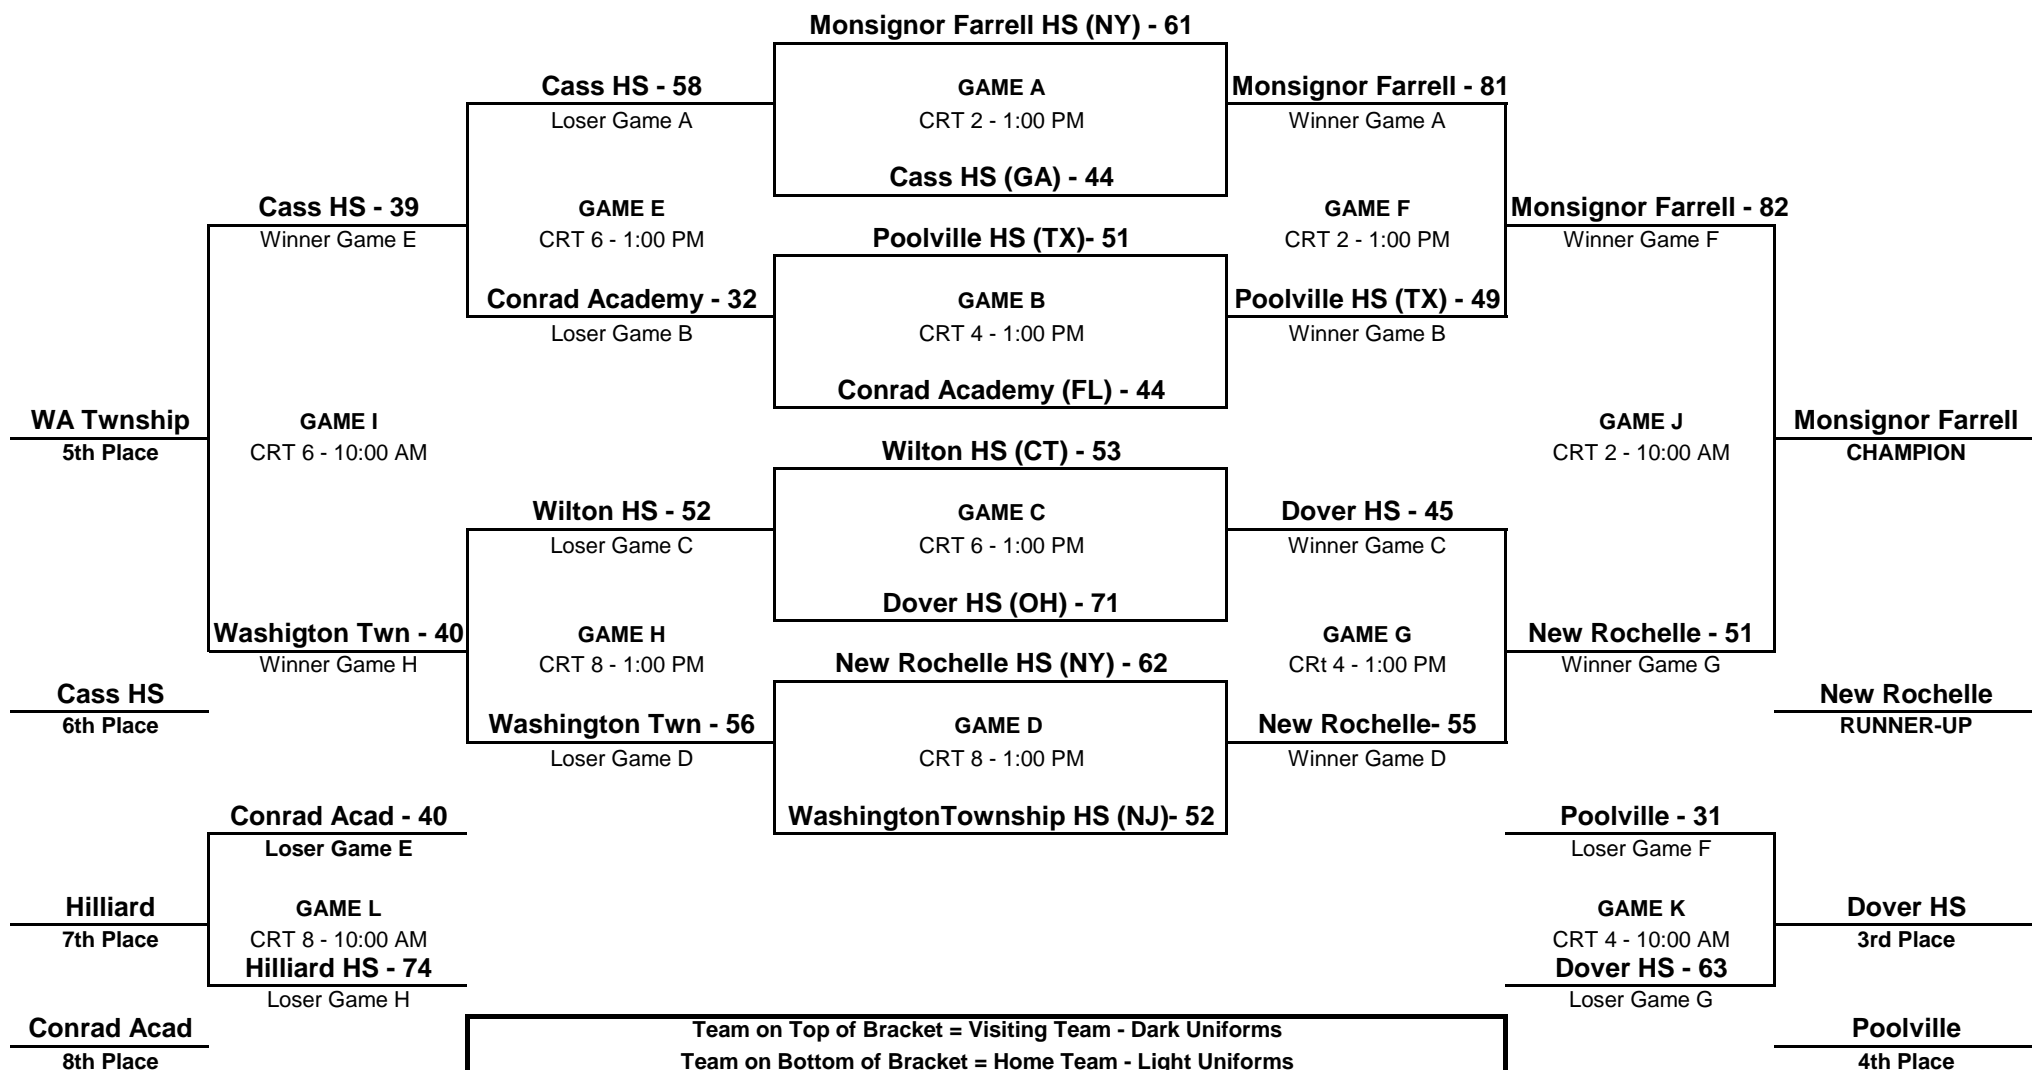

# 2019 KSA Events Holiday Basketball GRAY BRACKET

## December 27, 28 30, 2019

Mon. Dec. 30, 2019

Sat. Dec 28, 2019

Fri. Dec. 27, 2019

Sat. Dec 28, 2019

Mon. Dec. 30, 2019

**Team on Top of Bracket = Visiting Team - Dark Uniforms**  
**Team on Bottom of Bracket = Home Team - Light Uniforms**  
  
**All Times Listed Indicate Game Start**  
**Warm Ups Must Be Completed Prior to This Time**